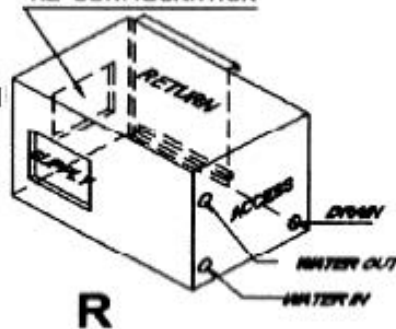

HYDRO ROYAL GEOTHERMAL HEAT PUMPS

Horizontal Units

Vertical Units

DISCHARGE OF
'LE' CONFIGURATION

DISCHARGE OF
'RE' CONFIGURATION

LEFT RETURN
FRONT WATER

LF

HP024H
& UP TO
HPx060H

DISCHARGE OF
'LE' CONFIGURATION

DISCHARGE OF
'RE' CONFIGURATION

LEFT RETURN
BOTTOM WATER

LB

HP012H
& UP TO
HP018H

HPX090H
& UP TO
HPX0120H

RIGHT RETURN
FRONT WATER

RF