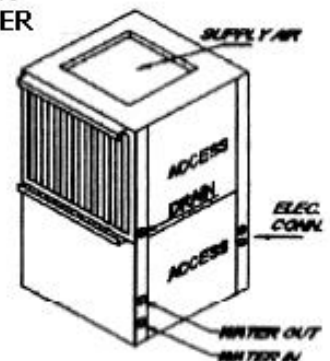

HYDRO ROYAL GEOTHERMAL HEAT PUMPS

Horizontal Units

Vertical Units

DISCHARGE OF
'LE' CONFIGURATION

DISCHARGE OF
'RE' CONFIGURATION

LEFT RETURN
FRONT WATER

LF

HP024H
& UP TO
HPx060H

DISCHARGE OF
'LE' CONFIGURATION

DISCHARGE OF
'RE' CONFIGURATION

LEFT RETURN
BOTTOM WATER

LB

HP012H
& UP TO
HP018H

HPX090H
& UP TO
HPX0120H

RIGHT RETURN
FRONT WATER

RF