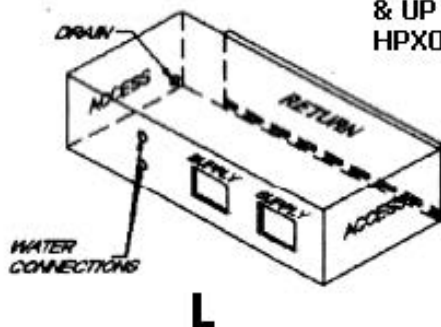

HYDRO ROYAL GEOTHERMAL HEAT PUMPS

Horizontal Units

Vertical Units

DISCHARGE OF
'LE' CONFIGURATION

DISCHARGE OF
'RE' CONFIGURATION

LEFT RETURN
FRONT WATER

LF

HP024H
& UP TO
HPx060H

DISCHARGE OF
'LE' CONFIGURATION

DISCHARGE OF
'RE' CONFIGURATION

LEFT RETURN
BOTTOM WATER

LB

HP012H
& UP TO
HP018H

HPX090H
& UP TO
HPX0120H

RIGHT RETURN
FRONT WATER

RF

HPX072H &
HPX144H

RIGHT RETURN
BOTTOM WATER

RB