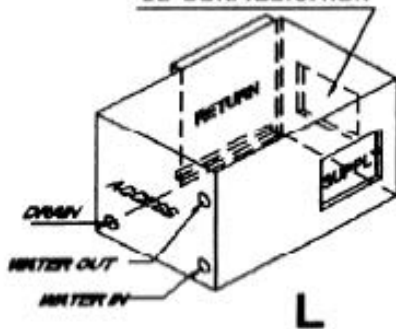

HYDRO ROYAL GEOTHERMAL HEAT PUMPS

Horizontal Units

Vertical Units

DISCHARGE OF
'LE' CONFIGURATION

DISCHARGE OF
'RE' CONFIGURATION

LEFT RETURN
FRONT WATER

LF

HP024H
& UP TO
HPx060H

DISCHARGE OF
'LE' CONFIGURATION

DISCHARGE OF
'RE' CONFIGURATION

LEFT RETURN
BOTTOM WATER

LB

HP012H
& UP TO
HP018H

HPX090H
& UP TO
HPX0120H

RIGHT RETURN
FRONT WATER

RF