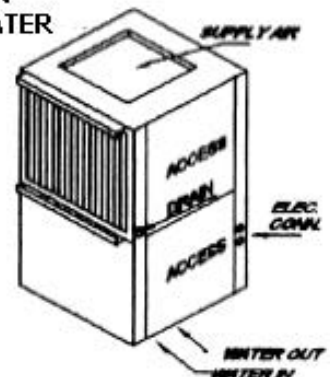

HYDRO ROYAL GEOTHERMAL HEAT PUMPS

Horizontal Units

Vertical Units

DISCHARGE OF
'LE' CONFIGURATION

DISCHARGE OF
'RE' CONFIGURATION

LEFT RETURN
FRONT WATER

LF

HP024H
& UP TO
HPx060H

DISCHARGE OF
'LE' CONFIGURATION

DISCHARGE OF
'RE' CONFIGURATION

LEFT RETURN
BOTTOM WATER

LB

HP012H
& UP TO
HP018H

HPX090H
& UP TO
HPX0120H

RIGHT RETURN
FRONT WATER

RF