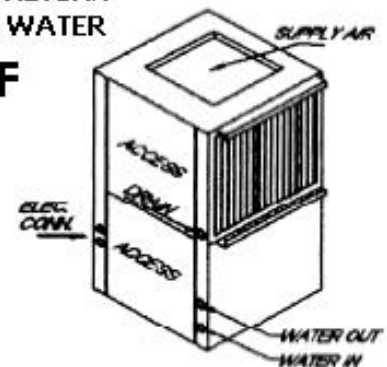

HYDRO ROYAL GEOTHERMAL HEAT PUMPS

Horizontal Units

Vertical Units

DISCHARGE OF
'LE' CONFIGURATION

DISCHARGE OF
'RE' CONFIGURATION

LEFT RETURN
FRONT WATER

LF

HP024H
& UP TO
HPx060H

DISCHARGE OF
'LE' CONFIGURATION

DISCHARGE OF
'RE' CONFIGURATION

LEFT RETURN
BOTTOM WATER

LB

HP012H
& UP TO
HP018H

HPX090H
& UP TO
HPX0120H

RIGHT RETURN
FRONT WATER

RF

HPX072H &
HPX144H

RIGHT RETURN
BOTTOM WATER

RB